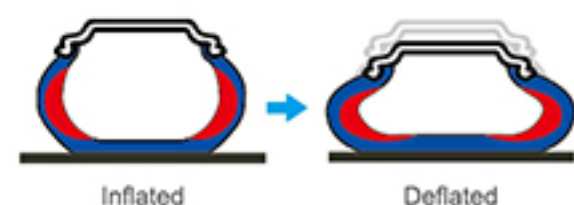

Advanced RunFlat Technology

RFT Tyre