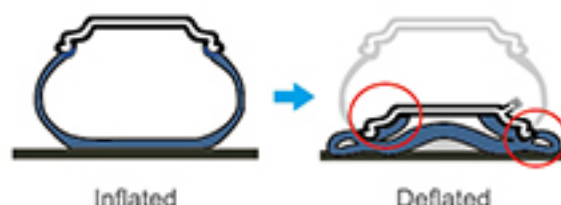

Normal Tyre

Size	Load Index & Speed Rate	/XL	UTQG	Labeling			
				Fuel Efficiency	Wet Grip	Noise DB	Noise Grade
195/55RF16	87V		320/ A/ A	E	C	71	)
205/55RF16	91V		320/ A/ A	E	C	71	)
205/50ZRF17	89W		320/ A/ A	E	B	71	)
225/50ZRF17	94W		320/ A/ A	E	B	71	)
205/45RF17	84V		320/ A/ A	E	B	71	)
225/45ZRF17	91W		320/ A/ A	E	B	71	)